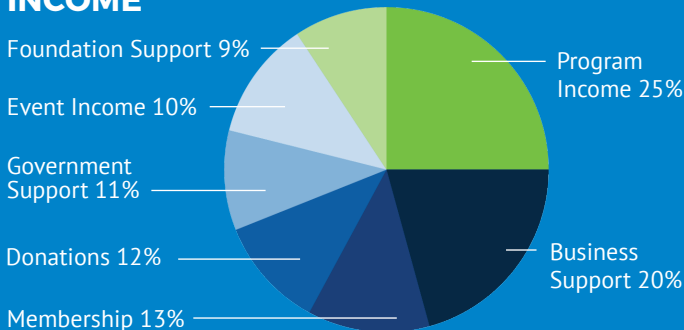

16
Active local advocacy groups

EDUCATION

2,385
attendees at 113 classes

143
adults learned to ride a bike

79%
paid instructor opportunities held by women and people of color

ENGAGEMENT

19,689
people rode on Bike to Work Day in the East Bay

1,544
bikes parked at bike valet

40
Women Bike events

*Through Regional Measure 3 funds, plus additional grants tracked and reviewed by Bike East Bay

2018 FINANCIAL SUMMARY

Beginning Net Assets
\$291,073

Ending Net Assets
\$301,836

Total Income
\$1,122,910

Total Expenses
\$1,112,146

Net Income
\$10,763

INCOME

EXPENSES

THANK YOU!

During 2018, more than 2,512 individuals, 75 businesses, and 9 foundations made a financial contribution to strengthen Bike East Bay.