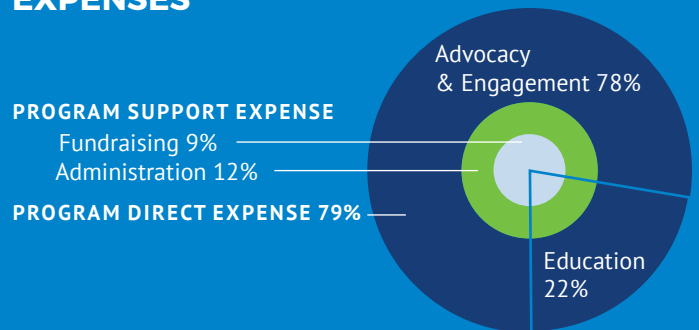

16
Active local advocacy groups

EDUCATION

2,385
attendees at 113 classes

143
adults learned to ride a bike

79%
paid instructor opportunities held by women and people of color

ENGAGEMENT

19,689
people rode on Bike to Work Day in the East Bay

Total Income
\$1,122,910

Total Expenses
\$1,112,146

Net Income
\$10,763

INCOME

EXPENSES

THANK YOU!

During 2018, more than 2,512 individuals, 75 businesses, and 9 foundations made a financial contribution to strengthen Bike East Bay.

We are grateful for your generosity.

FOUNDATIONS AND BUSINESS SUPPORTERS

\$10,000+

Bay Area Bicycle Law
The California Endowment
Climate Ride
craigslist Charitable Fund
Dolan Law Firm
Full Circle Fund
Gig Car Share
John Muir Health
Kaiser Permanente
Law Office of Daniel H. Rose
LimeBike
Naches fun Gaybn Fund at
the East Bay Community
Foundation
USA Productions, LLC