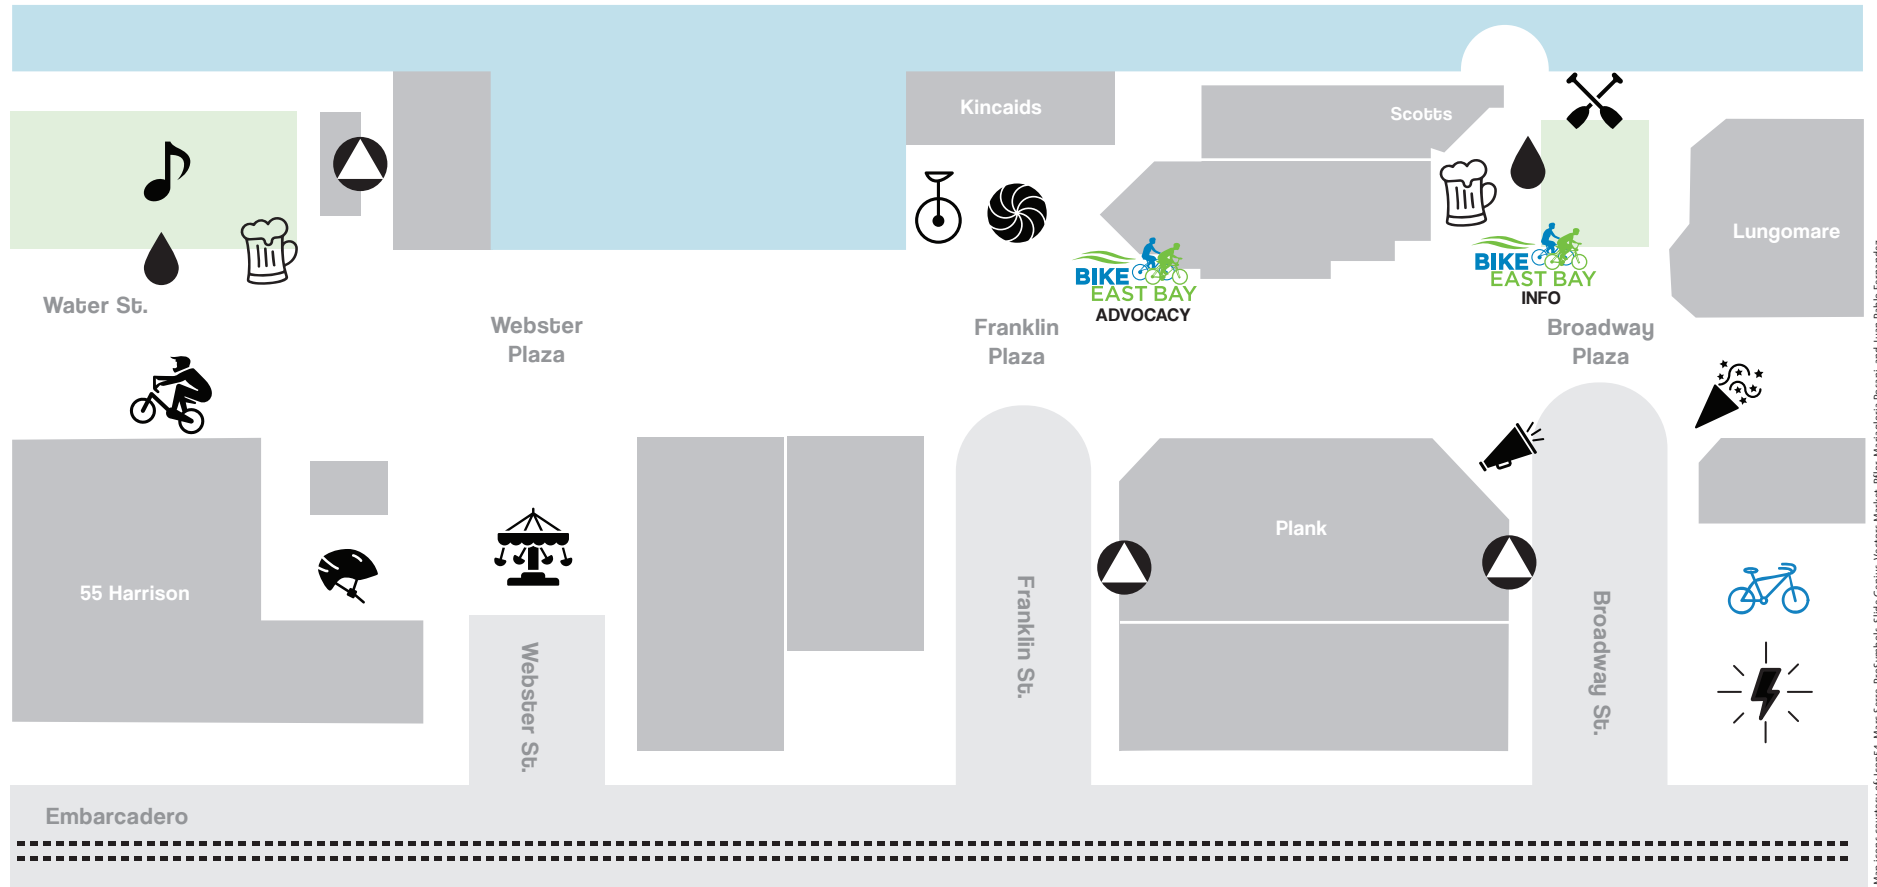

pedalfest

Broadway Main Stage	BMX Show	Hand Washing Station	Bike East Bay Information Booth *JOIN HERE!
Amphibious Bike Race	Pedal-Powered Stage	Beer Booth	Bike East Bay Advocacy Gallery *JOIN HERE!
E-Bike Test Track	Kids Bike Rodeo	Pedal-Powered Carnival	
Learn to Unicycle	Whymcycles	Free Bike Valet	
Kids Bike Decorating Station	Restrooms		

Join Bike East Bay today and get a FREE BEER!